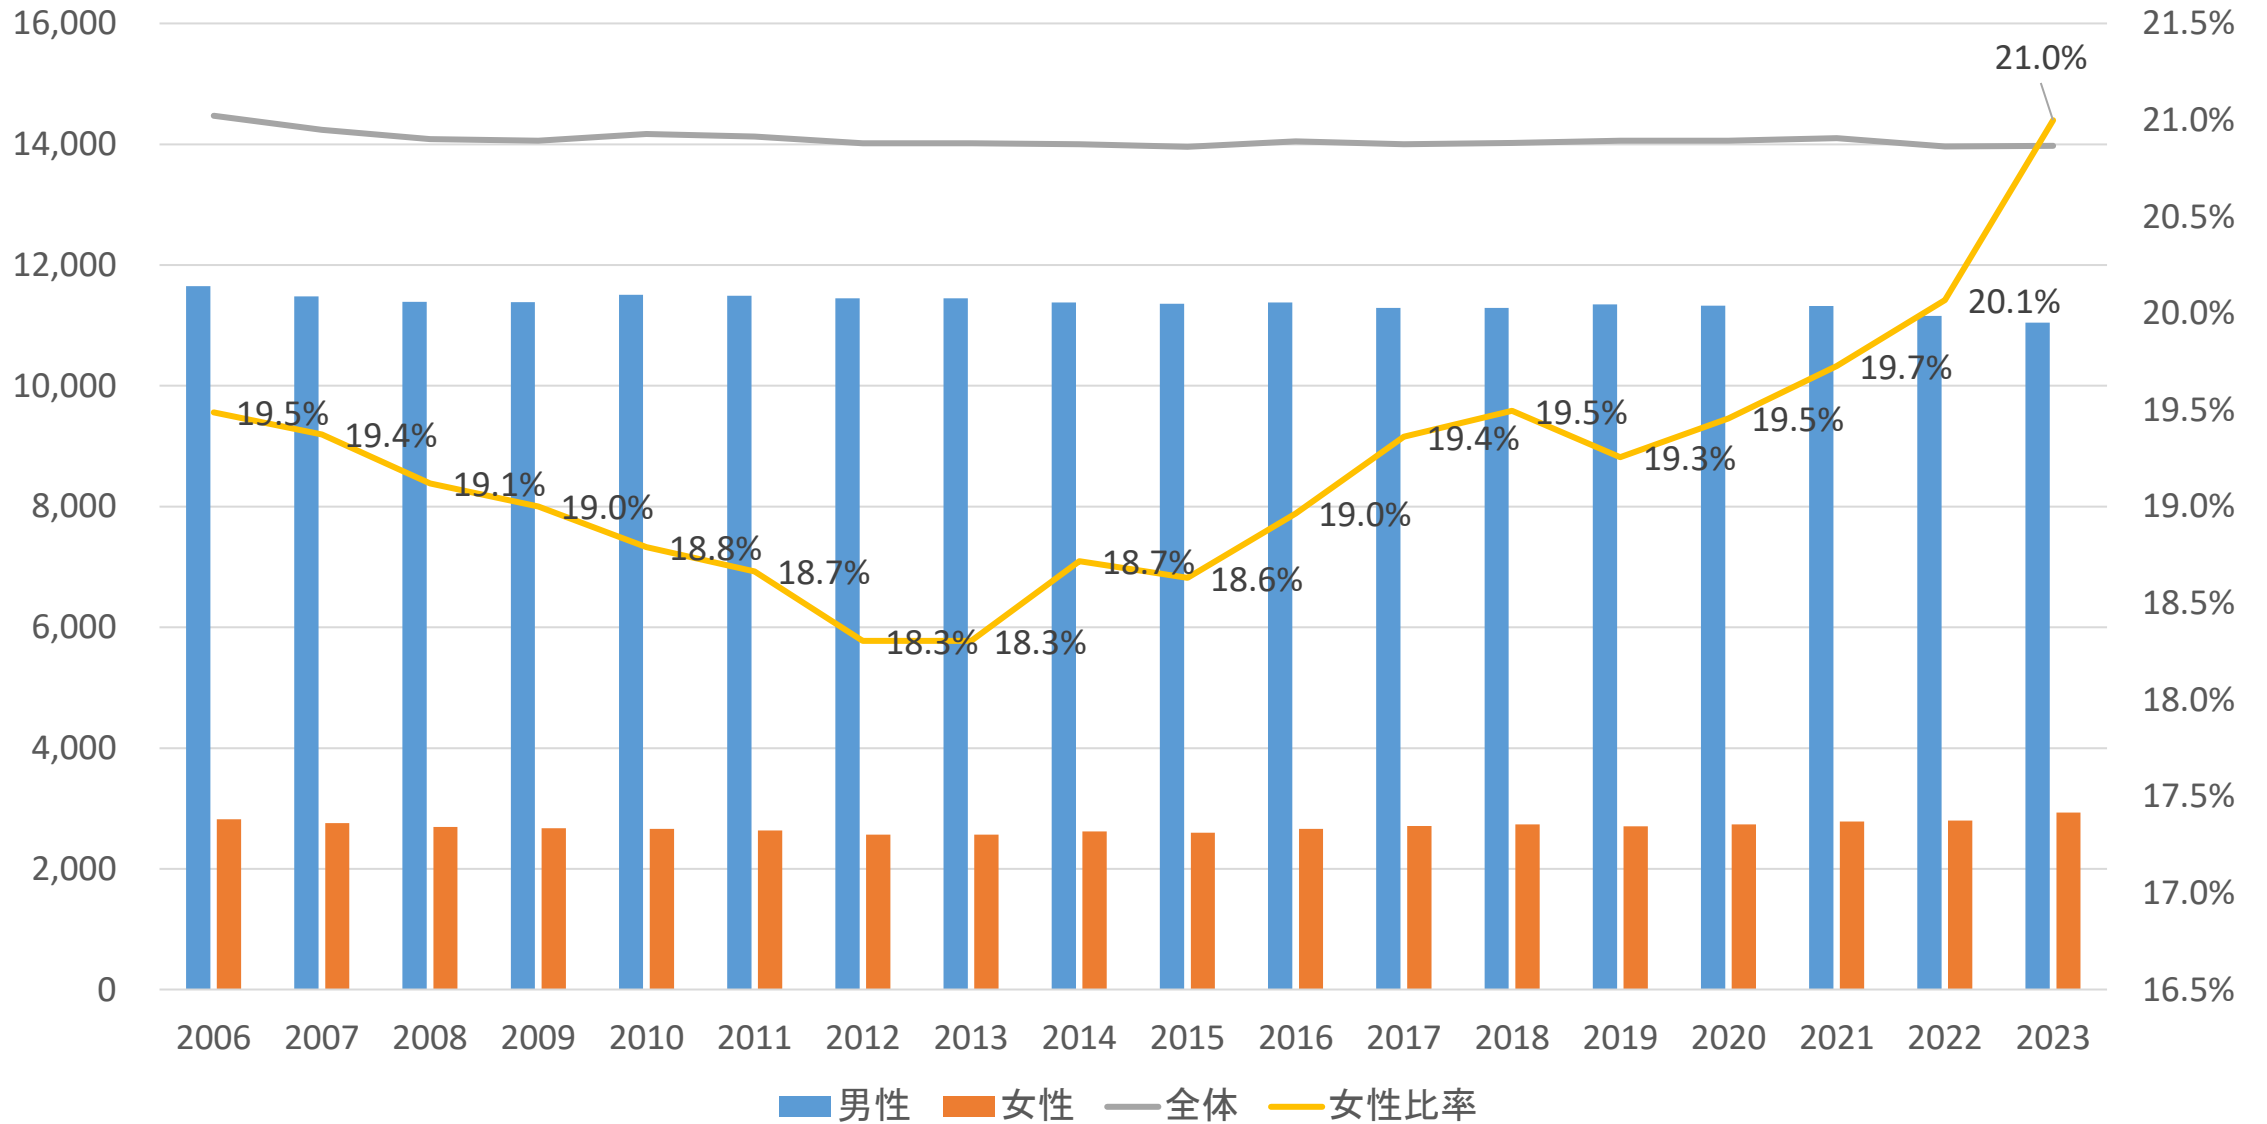

女性教員数と比率（教授・准教授）

Number and ratio of Female professors and associate professors

学部学生数と女性比率

Number of Male/Female undergraduate students and ratio of Female students

修士課程大学院学生数と女性比率

Number of Male/Female students at the Graduate level and ratio of Female students