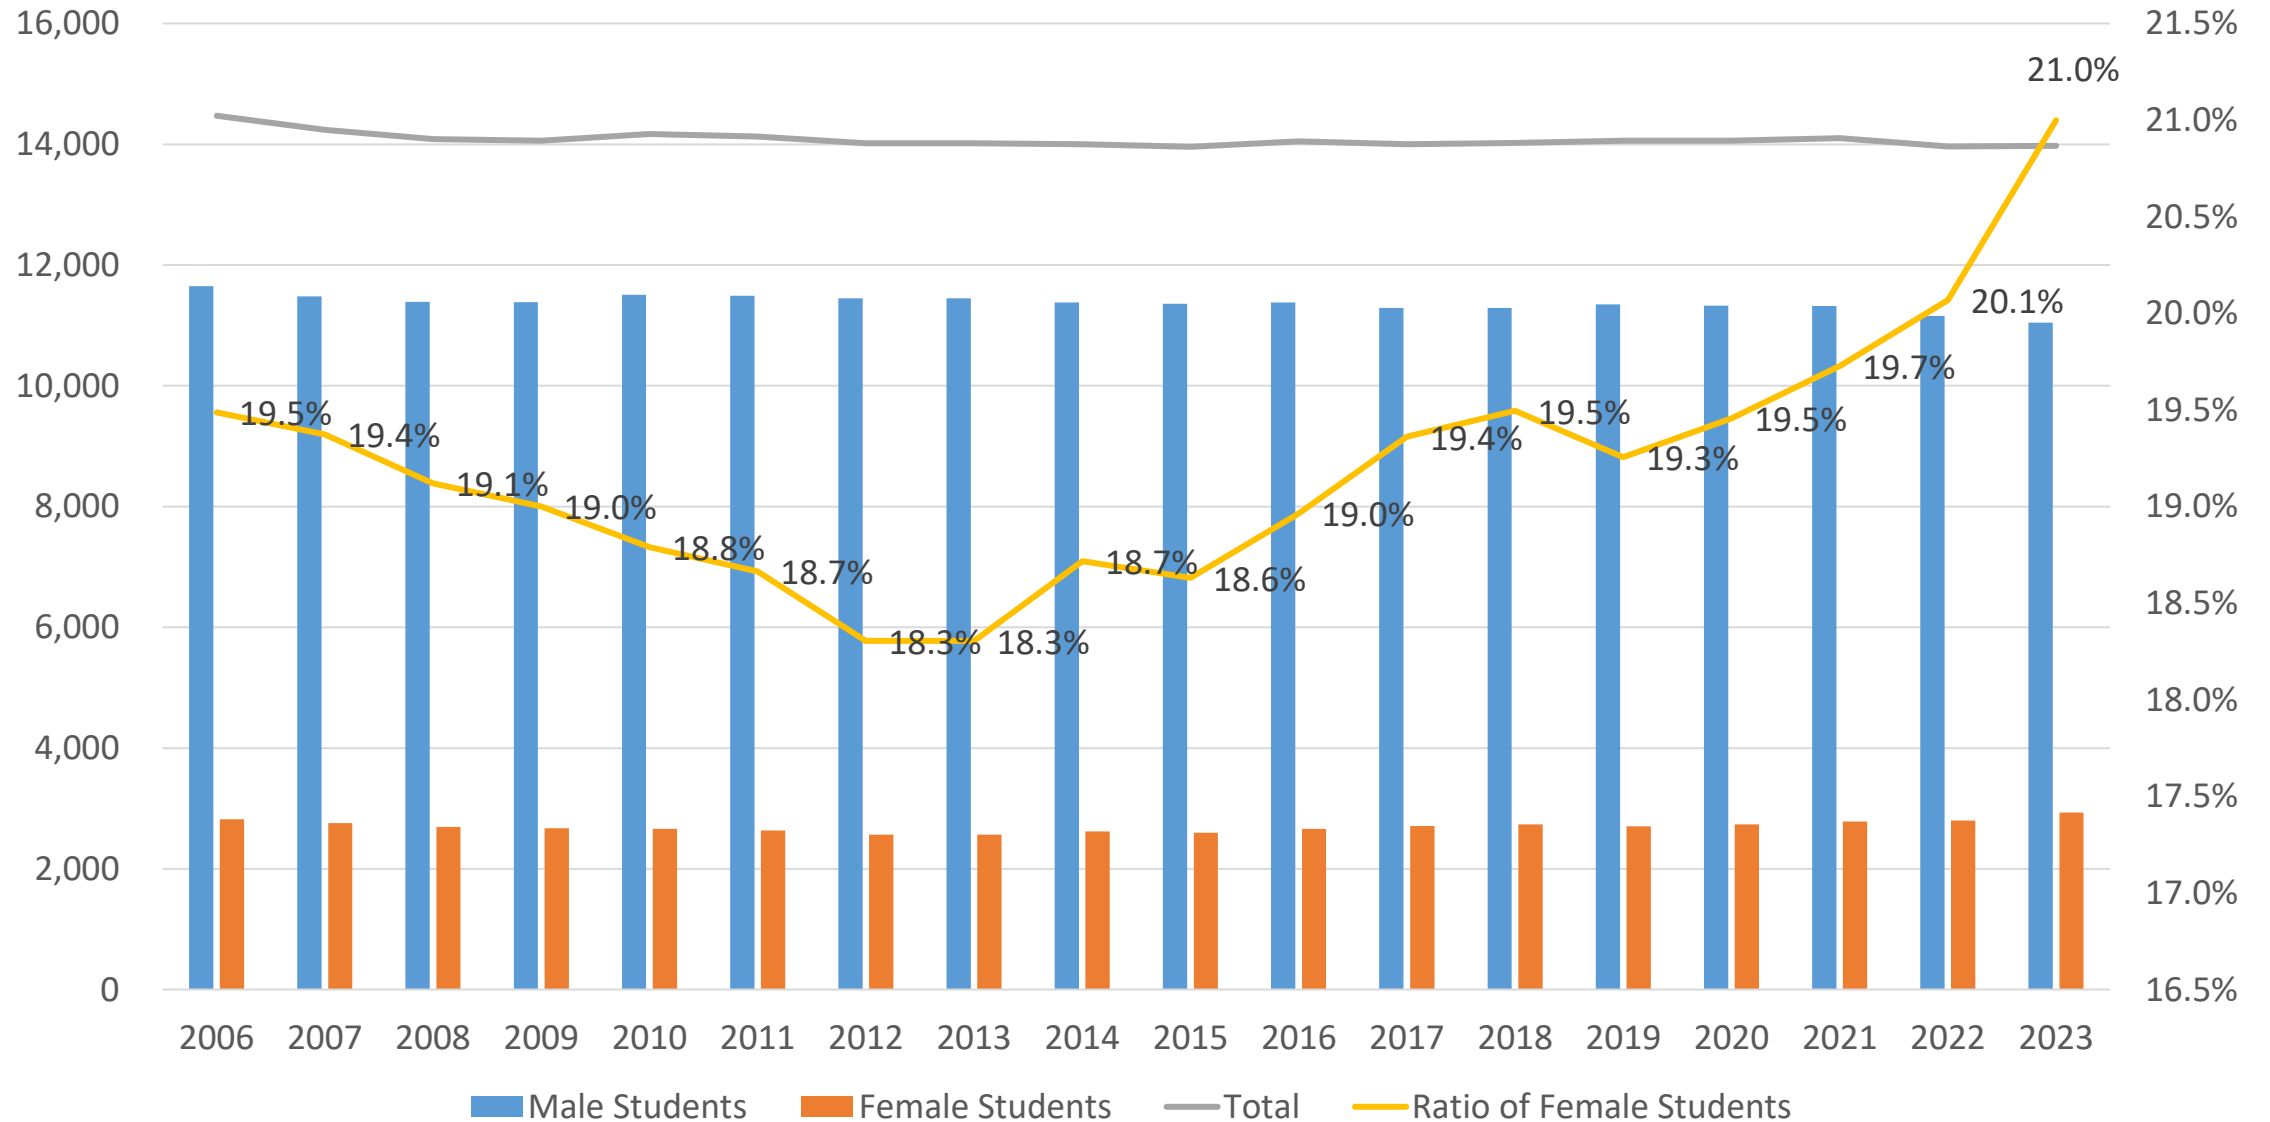

女性教員数と比率（教授・准教授）

Number and ratio of Female professors and associate professors

学部学生数と女性比率

Number of Male/Female undergraduate students and ratio of Female students

修士課程大学院学生数と女性比率

Number of Male/Female students at the Graduate level and ratio of Female students