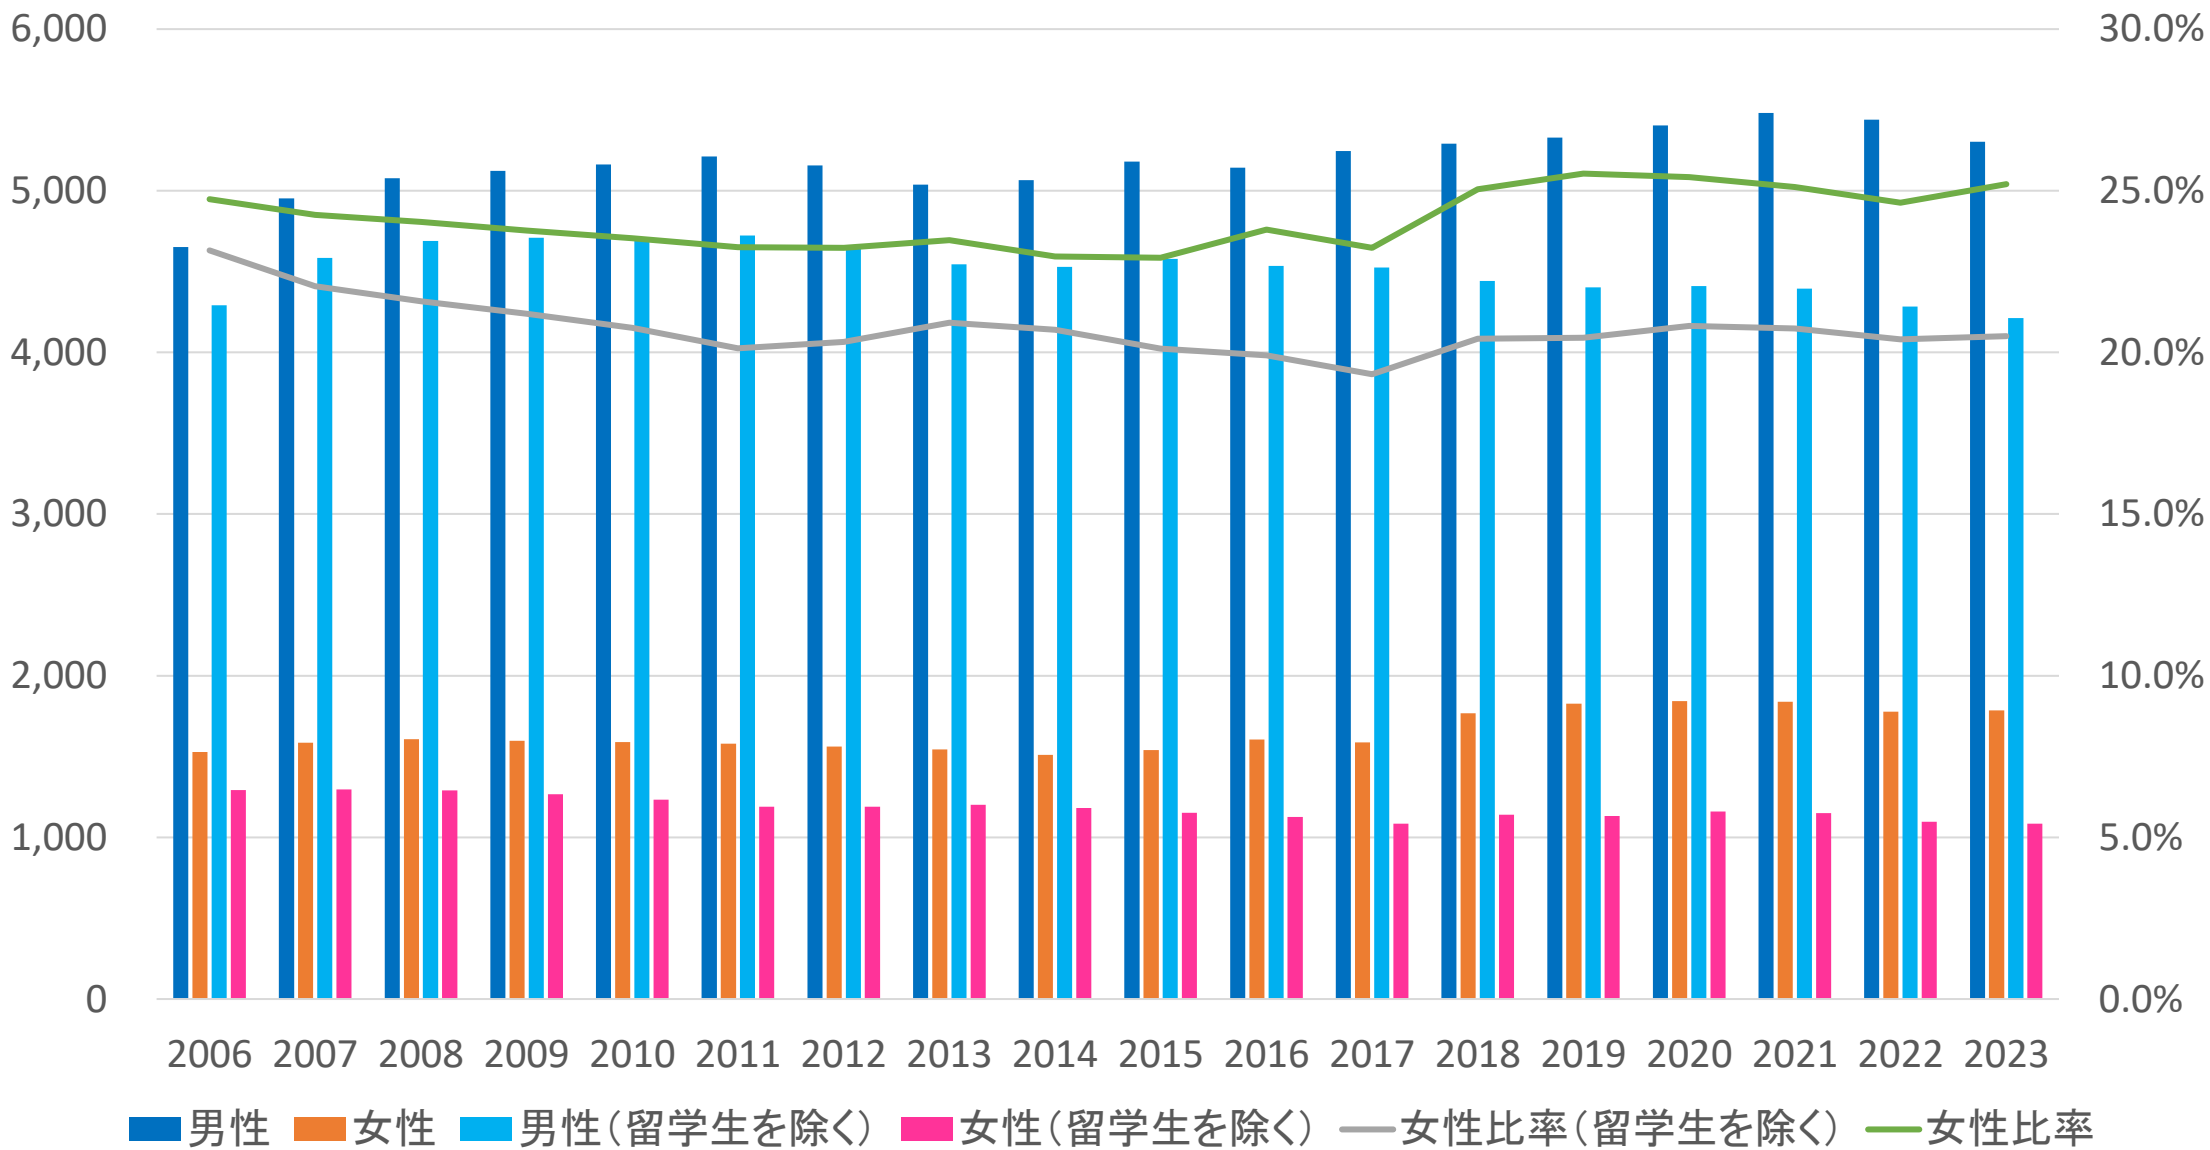

女性教員数と比率（教授・准教授）

Number and ratio of Female professors and associate professors

学部学生数と女性比率

Number of Male/Female undergraduate students and ratio of Female students

修士課程大学院学生数と女性比率

Number of Male/Female students at the Graduate level and ratio of Female students