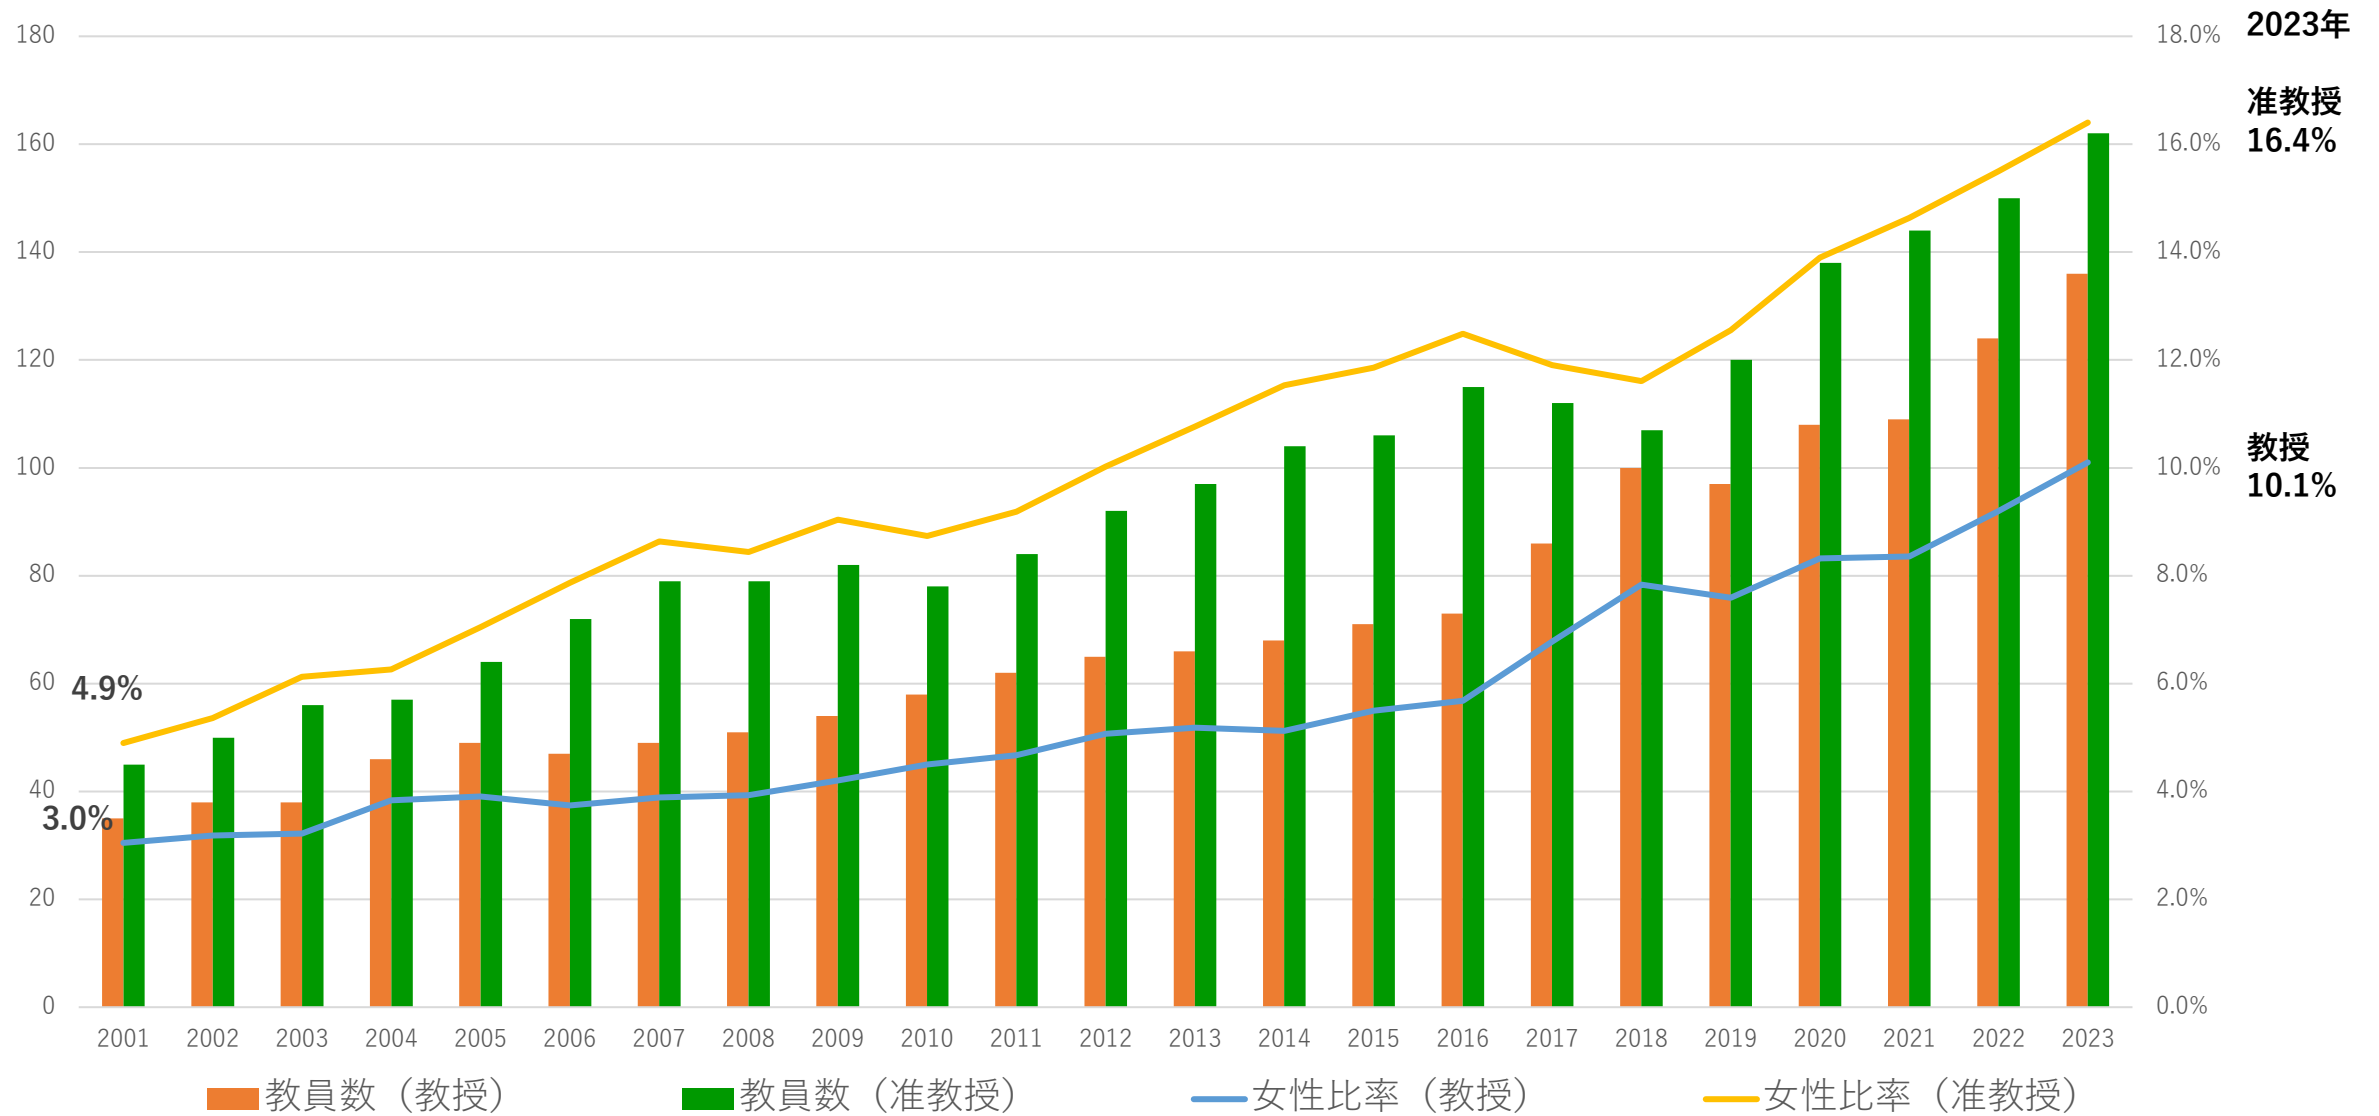

女性教員数と比率（教授・准教授）

Number and ratio of Female professors and associate professors

学部学生数と女性比率

Number of Male/Female undergraduate students and ratio of Female students

修士課程大学院学生数と女性比率

Number of Male/Female students at the Graduate level and ratio of Female students