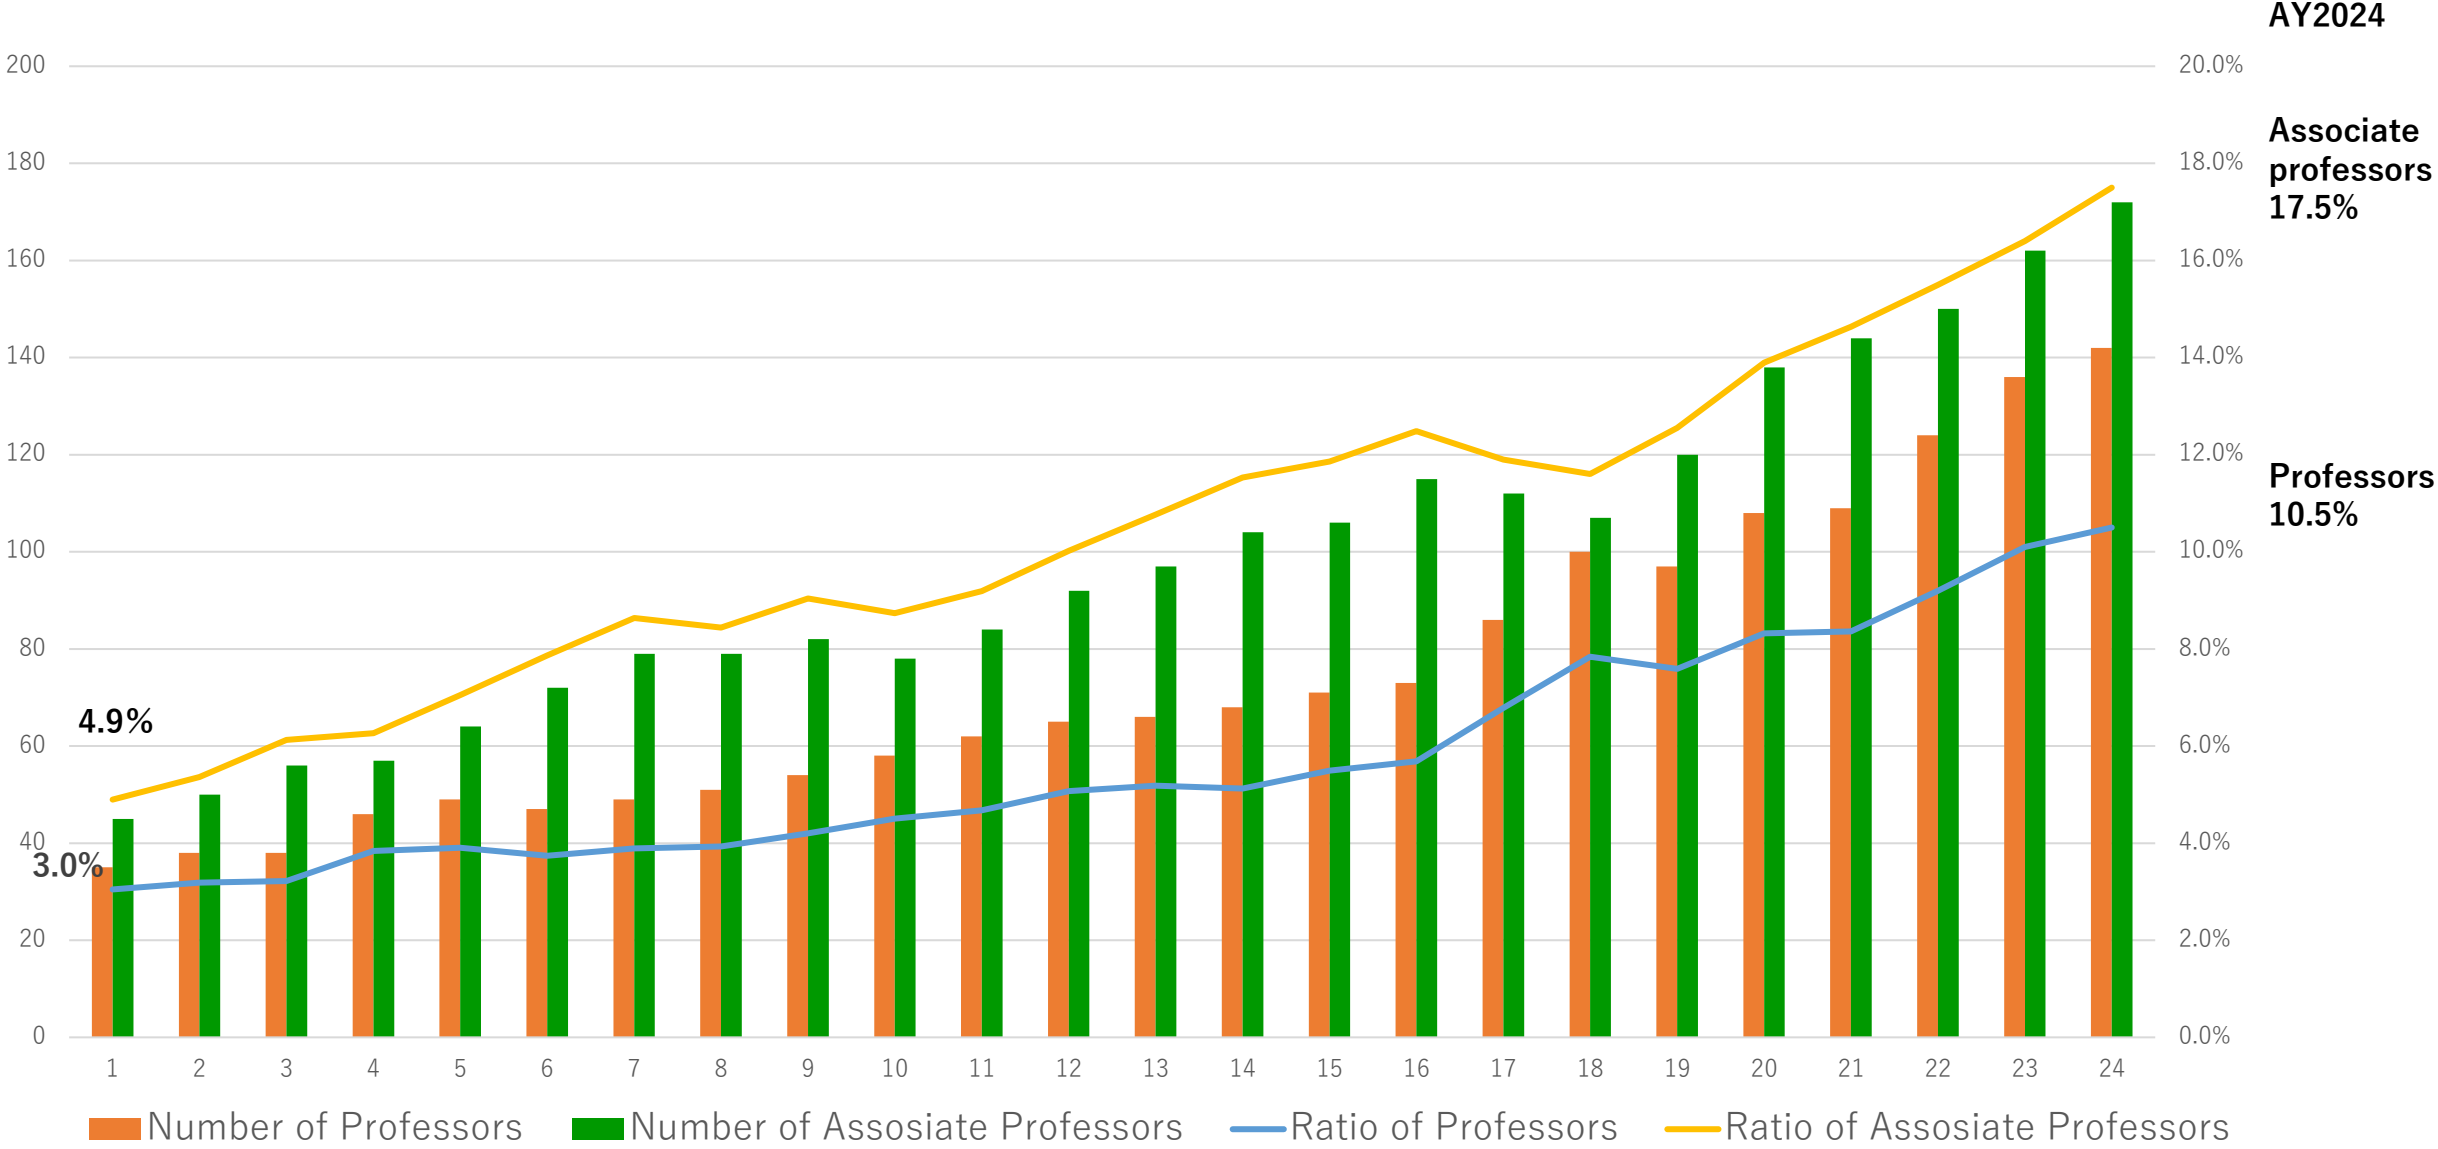

女性教員数と比率（承継教授・承継准教授）

Number and ratio of Female full professors and full associate professors

学部学生数と女性比率

Number of Male/Female undergraduate students and ratio of Female students

修士課程大学院学生数と女性比率

博士課程大学院学生数と女性比率

Number of Male/Female students at the Doctoral level and ratio of Female students

- Male Students
- Male(excluding int'nl students)
- Female Students
- Female(excluding int'nl students)
- Ratio of Female Students
- Ratio of Female(excluding int'nl students)