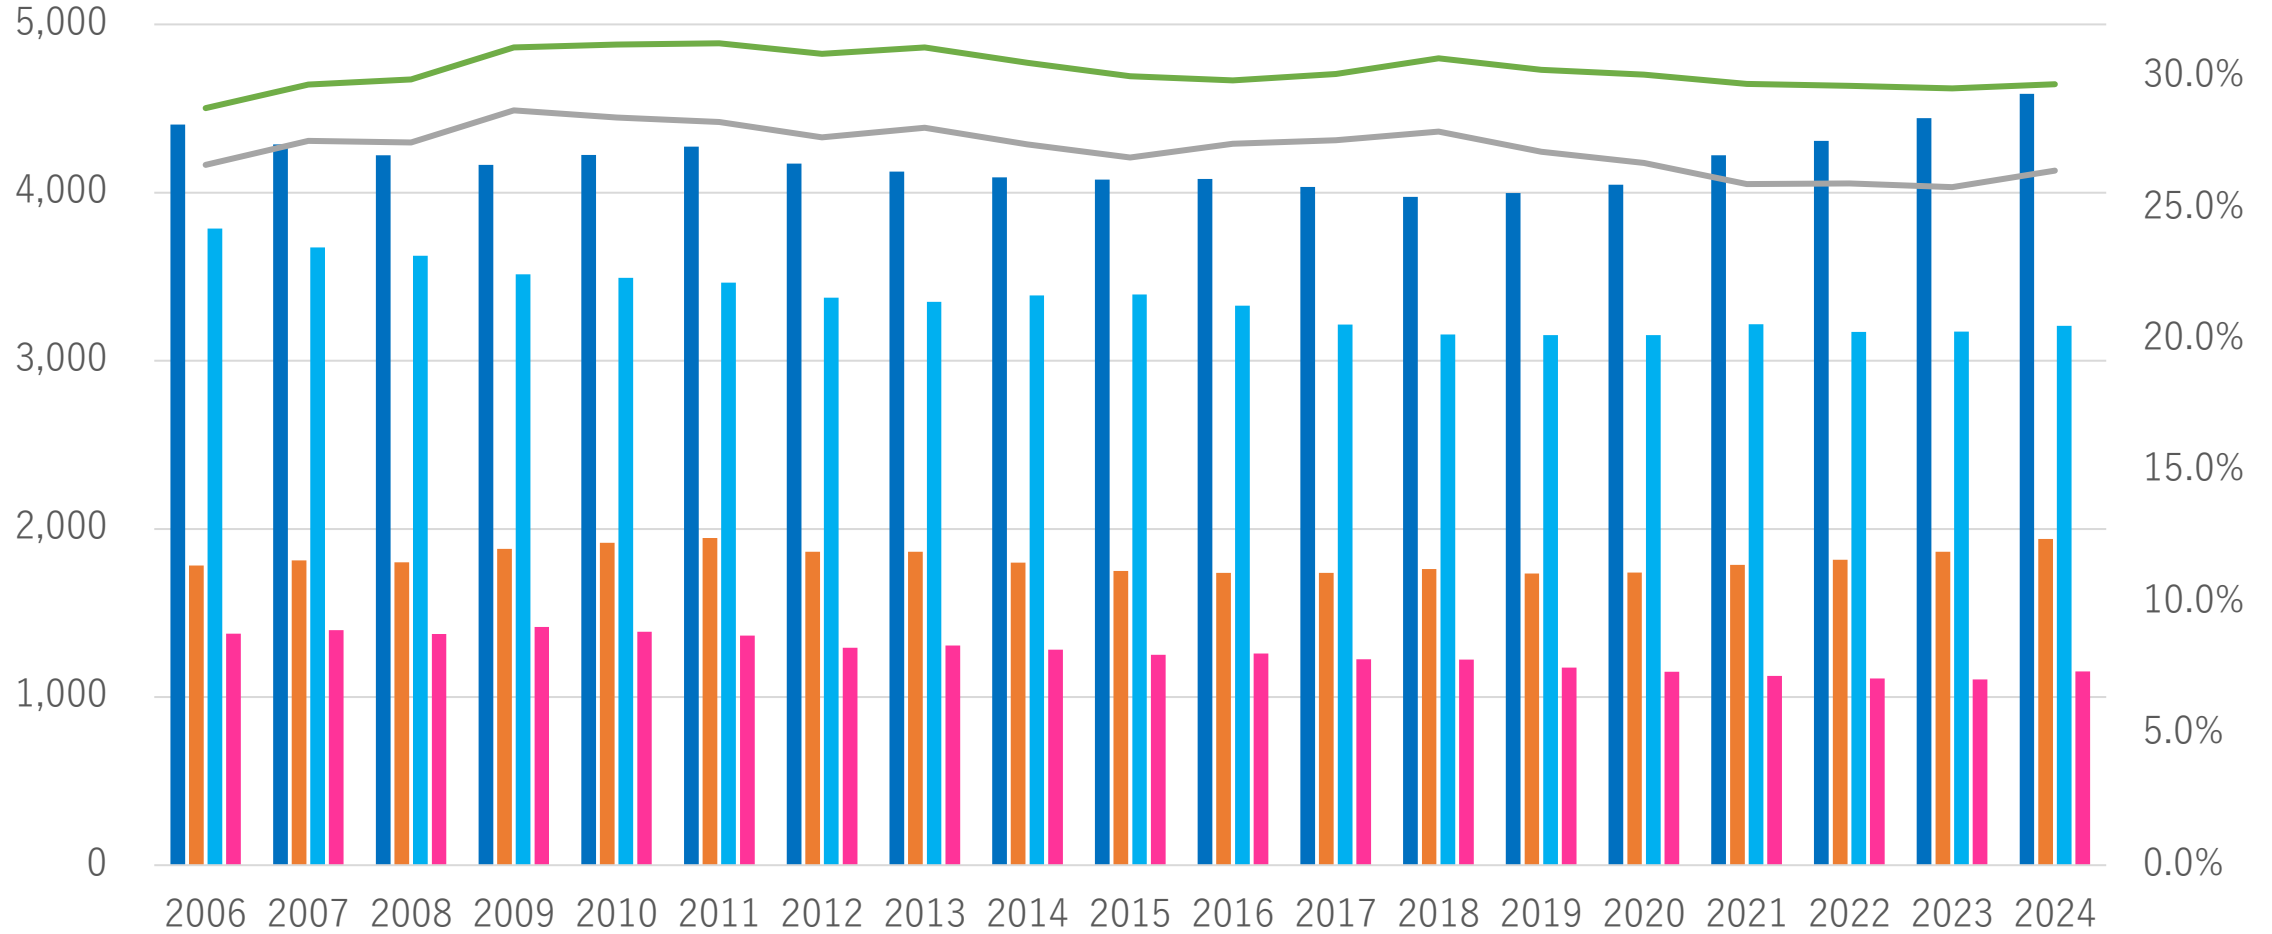

女性教員数と比率（承継教授・承継准教授）

Number and ratio of Female full professors and full associate professors

学部学生数と女性比率

Number of Male/Female undergraduate students and ratio of Female students

修士課程大学院学生数と女性比率

博士課程大学院学生数と女性比率

Number of Male/Female students at the Doctoral level and ratio of Female students

- Male Students
- Male(excluding int'nl students)
- Female Students
- Female(excluding int'nl students)
- Ratio of Female Students
- Ratio of Female(excluding int'nl students)