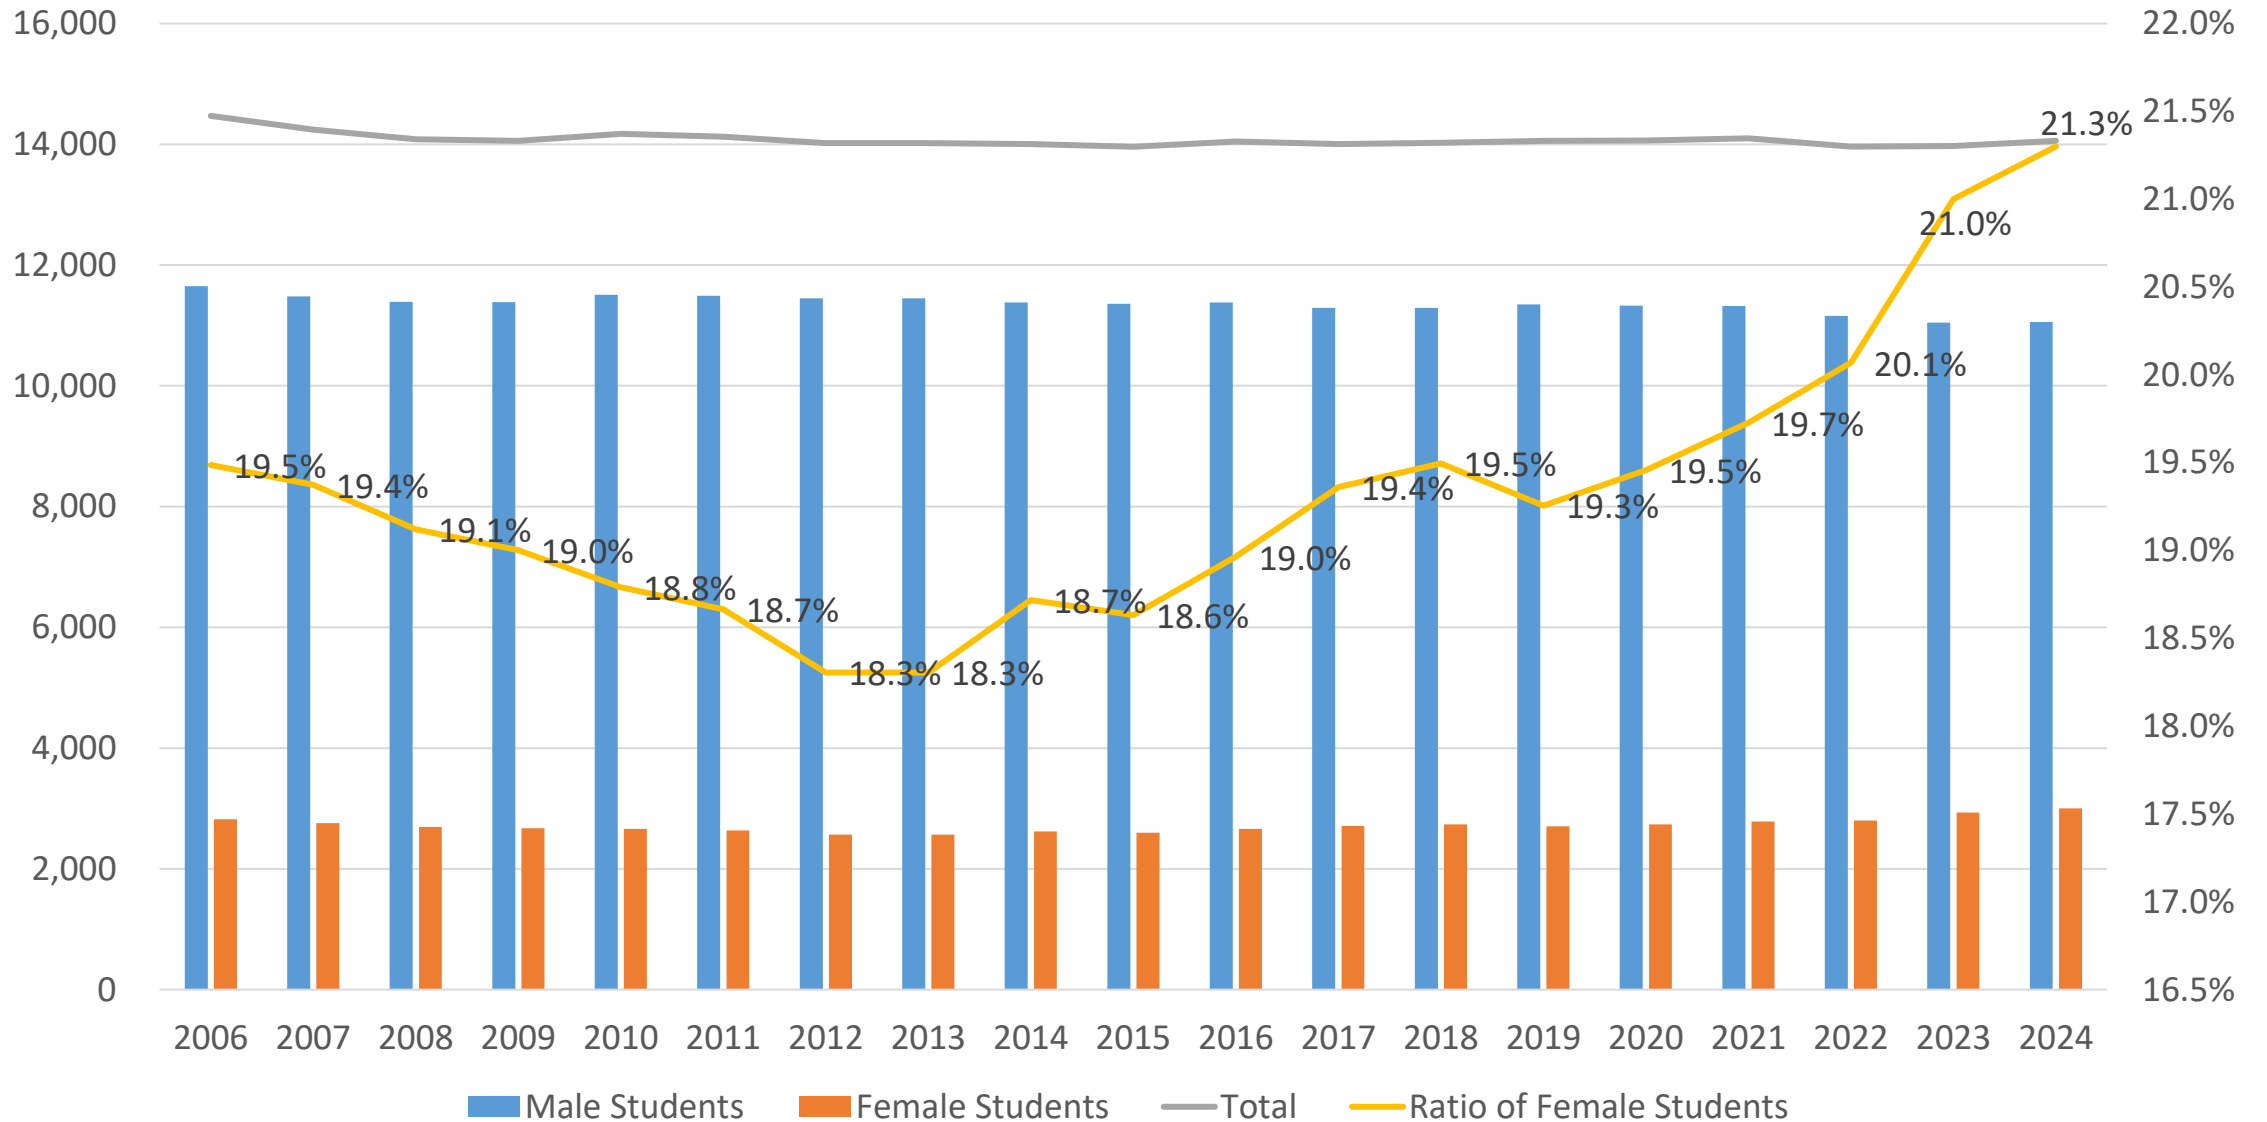

女性教員数と比率（承継教授・承継准教授）

Number and ratio of Female full professors and full associate professors

学部学生数と女性比率

Number of Male/Female undergraduate students and ratio of Female students

修士課程大学院学生数と女性比率

博士課程大学院学生数と女性比率

Number of Male/Female students at the Doctoral level and ratio of Female students

- Male Students
- Male(excluding int'nl students)
- Female Students
- Female(excluding int'nl students)
- Ratio of Female Students
- Ratio of Female(excluding int'nl students)